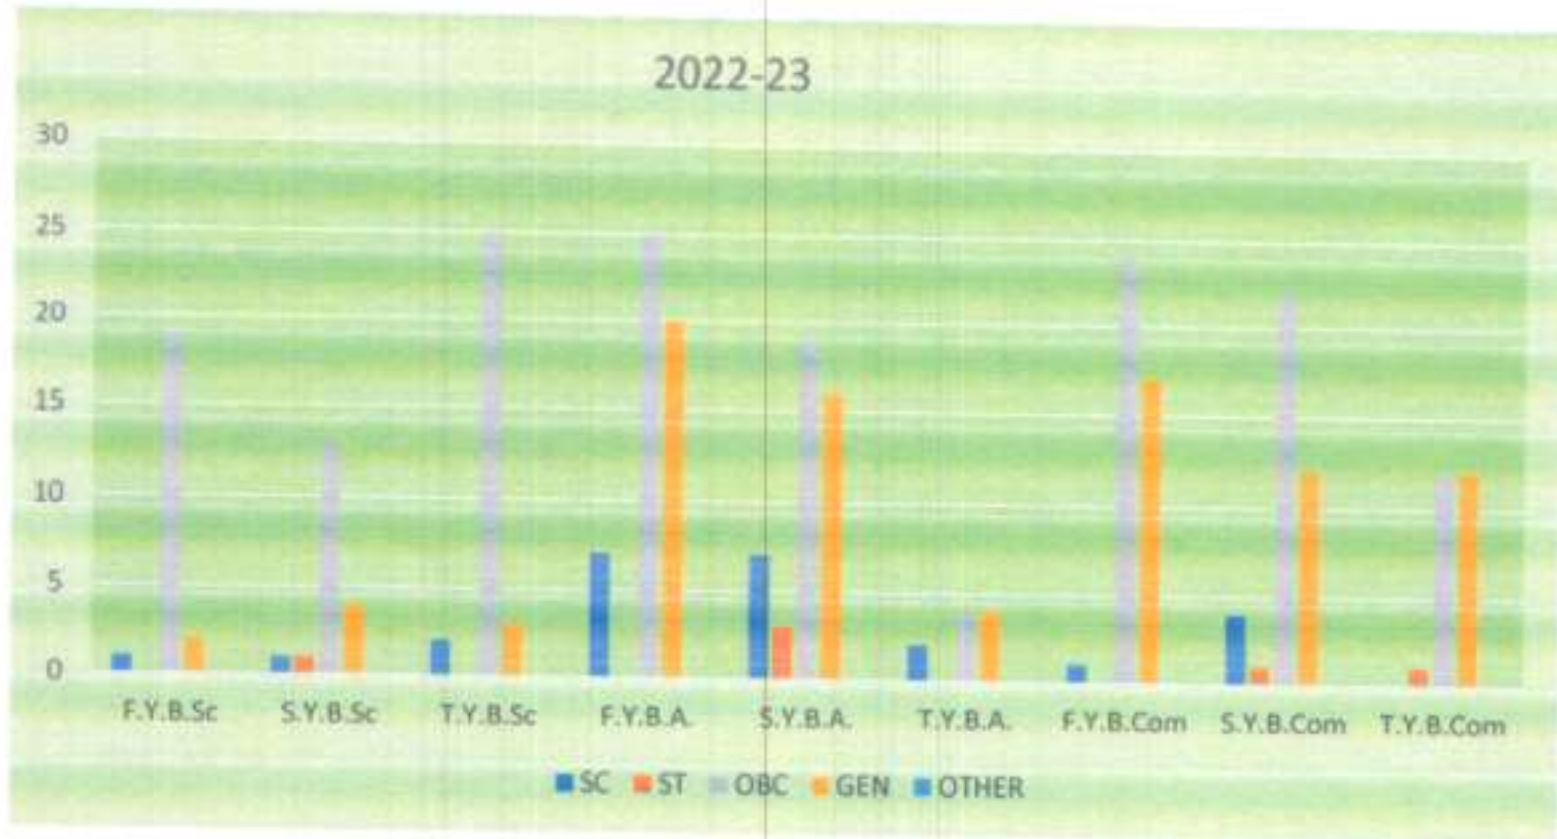

Enrollement - 2022-23

Category/ Class	SC	ST	OBC	GEN	OTHER
F.Y.B.Sc	1	0	19	2	0
S.Y.B.Sc	1	1	13	4	0
T.Y.B.Sc	2	0	25	3	0
F.Y.B.A.	7	0	25	20	0
S.Y.B.A.	7	3	19	16	0
T.Y.B.A.	2	0	4	4	0
F.Y.B.Com	1	0	24	17	0
S.Y.B.Com	4	1	22	12	0
T.Y.B.Com	0	1	12	12	0

PRINCIPAL
LOKNETE BALASAHEB THORAT ARTS,
COMMERCE & SCIENCE COLLEGE TALEGOAN DIGHE,
TAL. SANGAMNER DIST. A.NAGAR