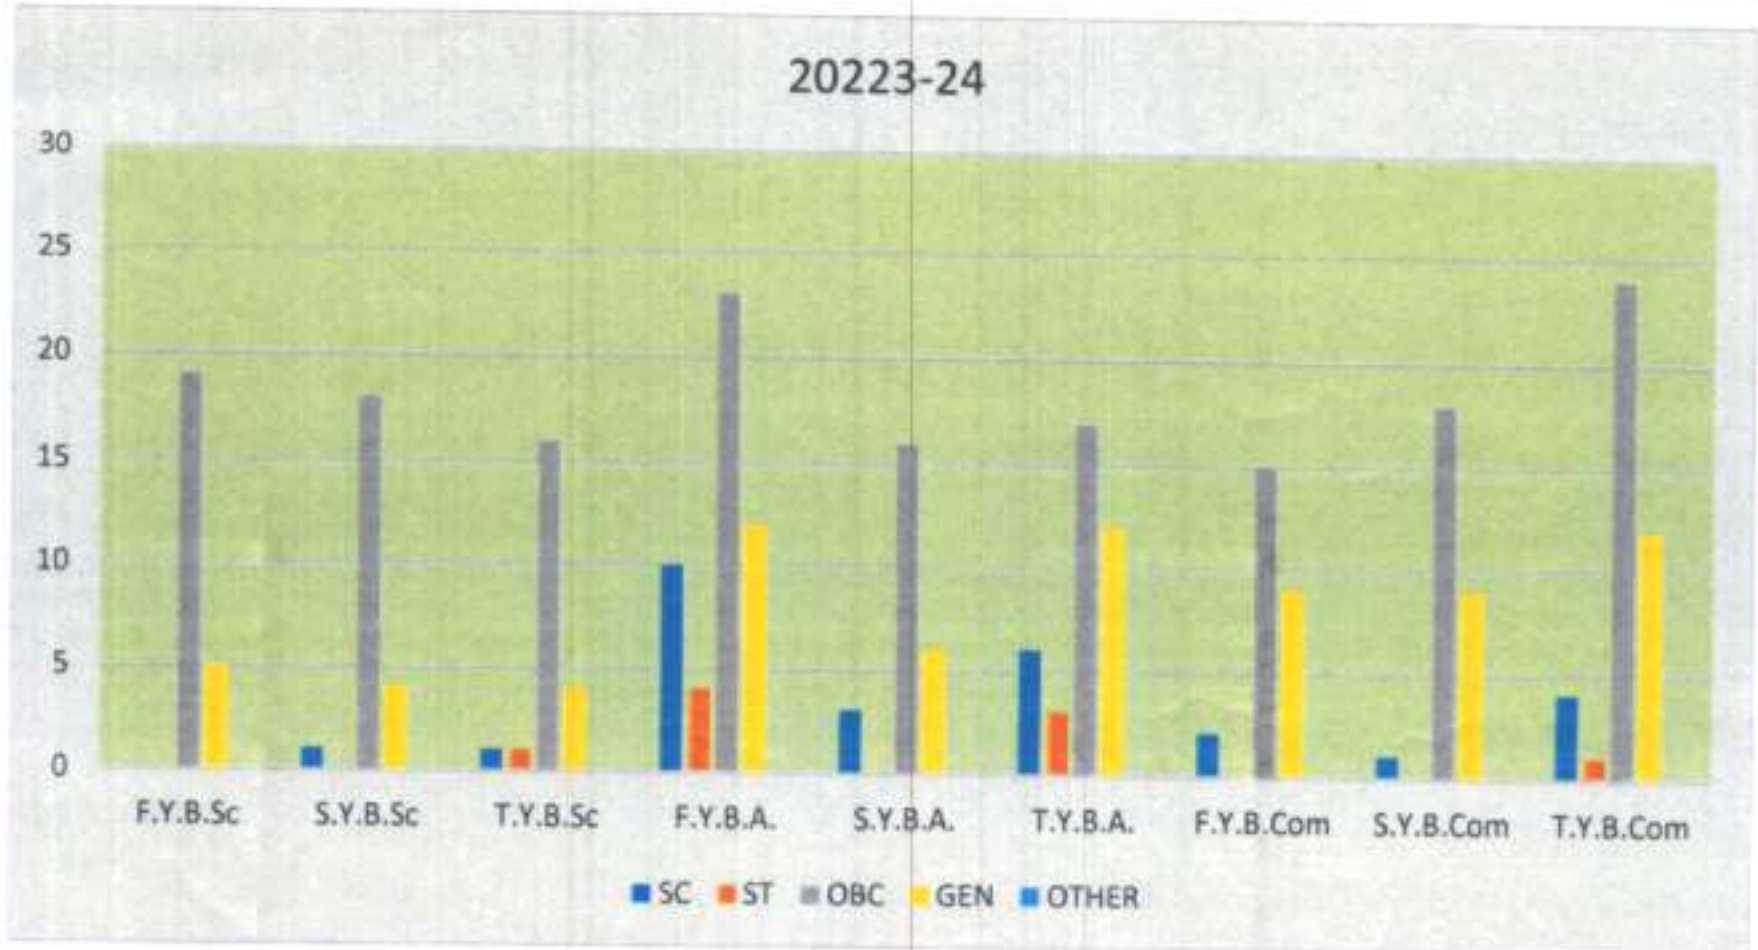

Enrollement - 2023-24

Category/ Class	SC	ST	OBC	GEN	OTHER
F.Y.B.Sc	0	0	19	5	0
S.Y.B.Sc	1	0	18	4	0
T.Y.B.Sc	1	1	16	4	0
F.Y.B.A.	10	4	23	12	0
S.Y.B.A.	3	0	16	6	0
T.Y.B.A.	6	3	17	12	0
F.Y.B.Com	2	0	15	9	0
S.Y.B.Com	1	0	18	9	0
T.Y.B.Com	4	1	24	12	0

PRINCIPAL
LOKNETE BALASAHEB THORAT ARTS,
COMMERCE & SCIENCE COLLEGE TALEGOAN DIGHE,
TAL. SANGAMNER DIST. A.NAGAR